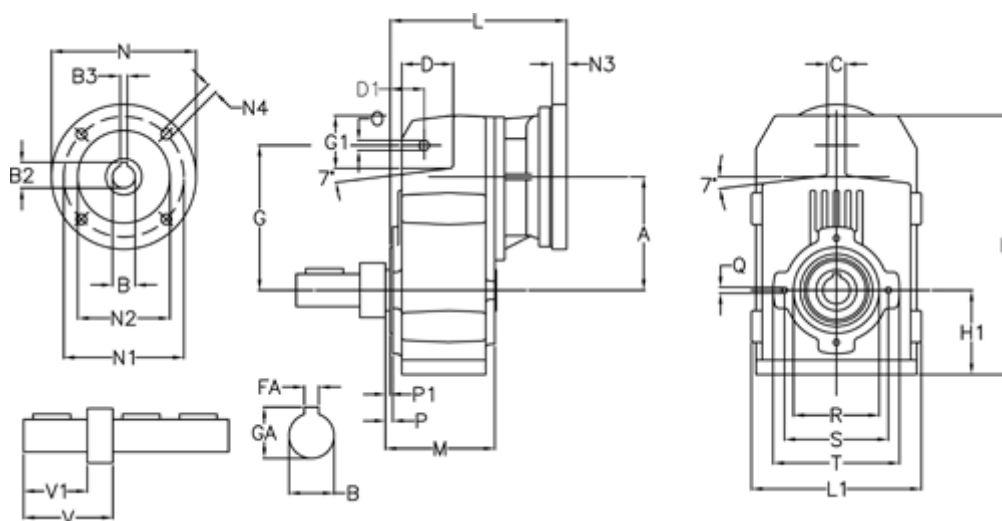

Article number: 29560402411245

Description: Shaft mounted gear
A412R-24,1-P112B5

Measures

A = 175.75	FA = 12	M = 144.0	Q = M12x19
B = 40	G = 218	N = 250	R = 130
B1 = 28	G1 = 97.5	N1 = 215	S = 165
B2 = 31.3	GA = 43.0	N2 = 180	T = 200
B3 = 8	H = 389.0	N4 = M12x16	V = 112.5
C = 16	H1 = 116.0	O = 14	V1 = 80
D = 79.0	L = 275.5	P = 7.5	
D1 = 56.5	L1 = 242	P1 = 3.5	